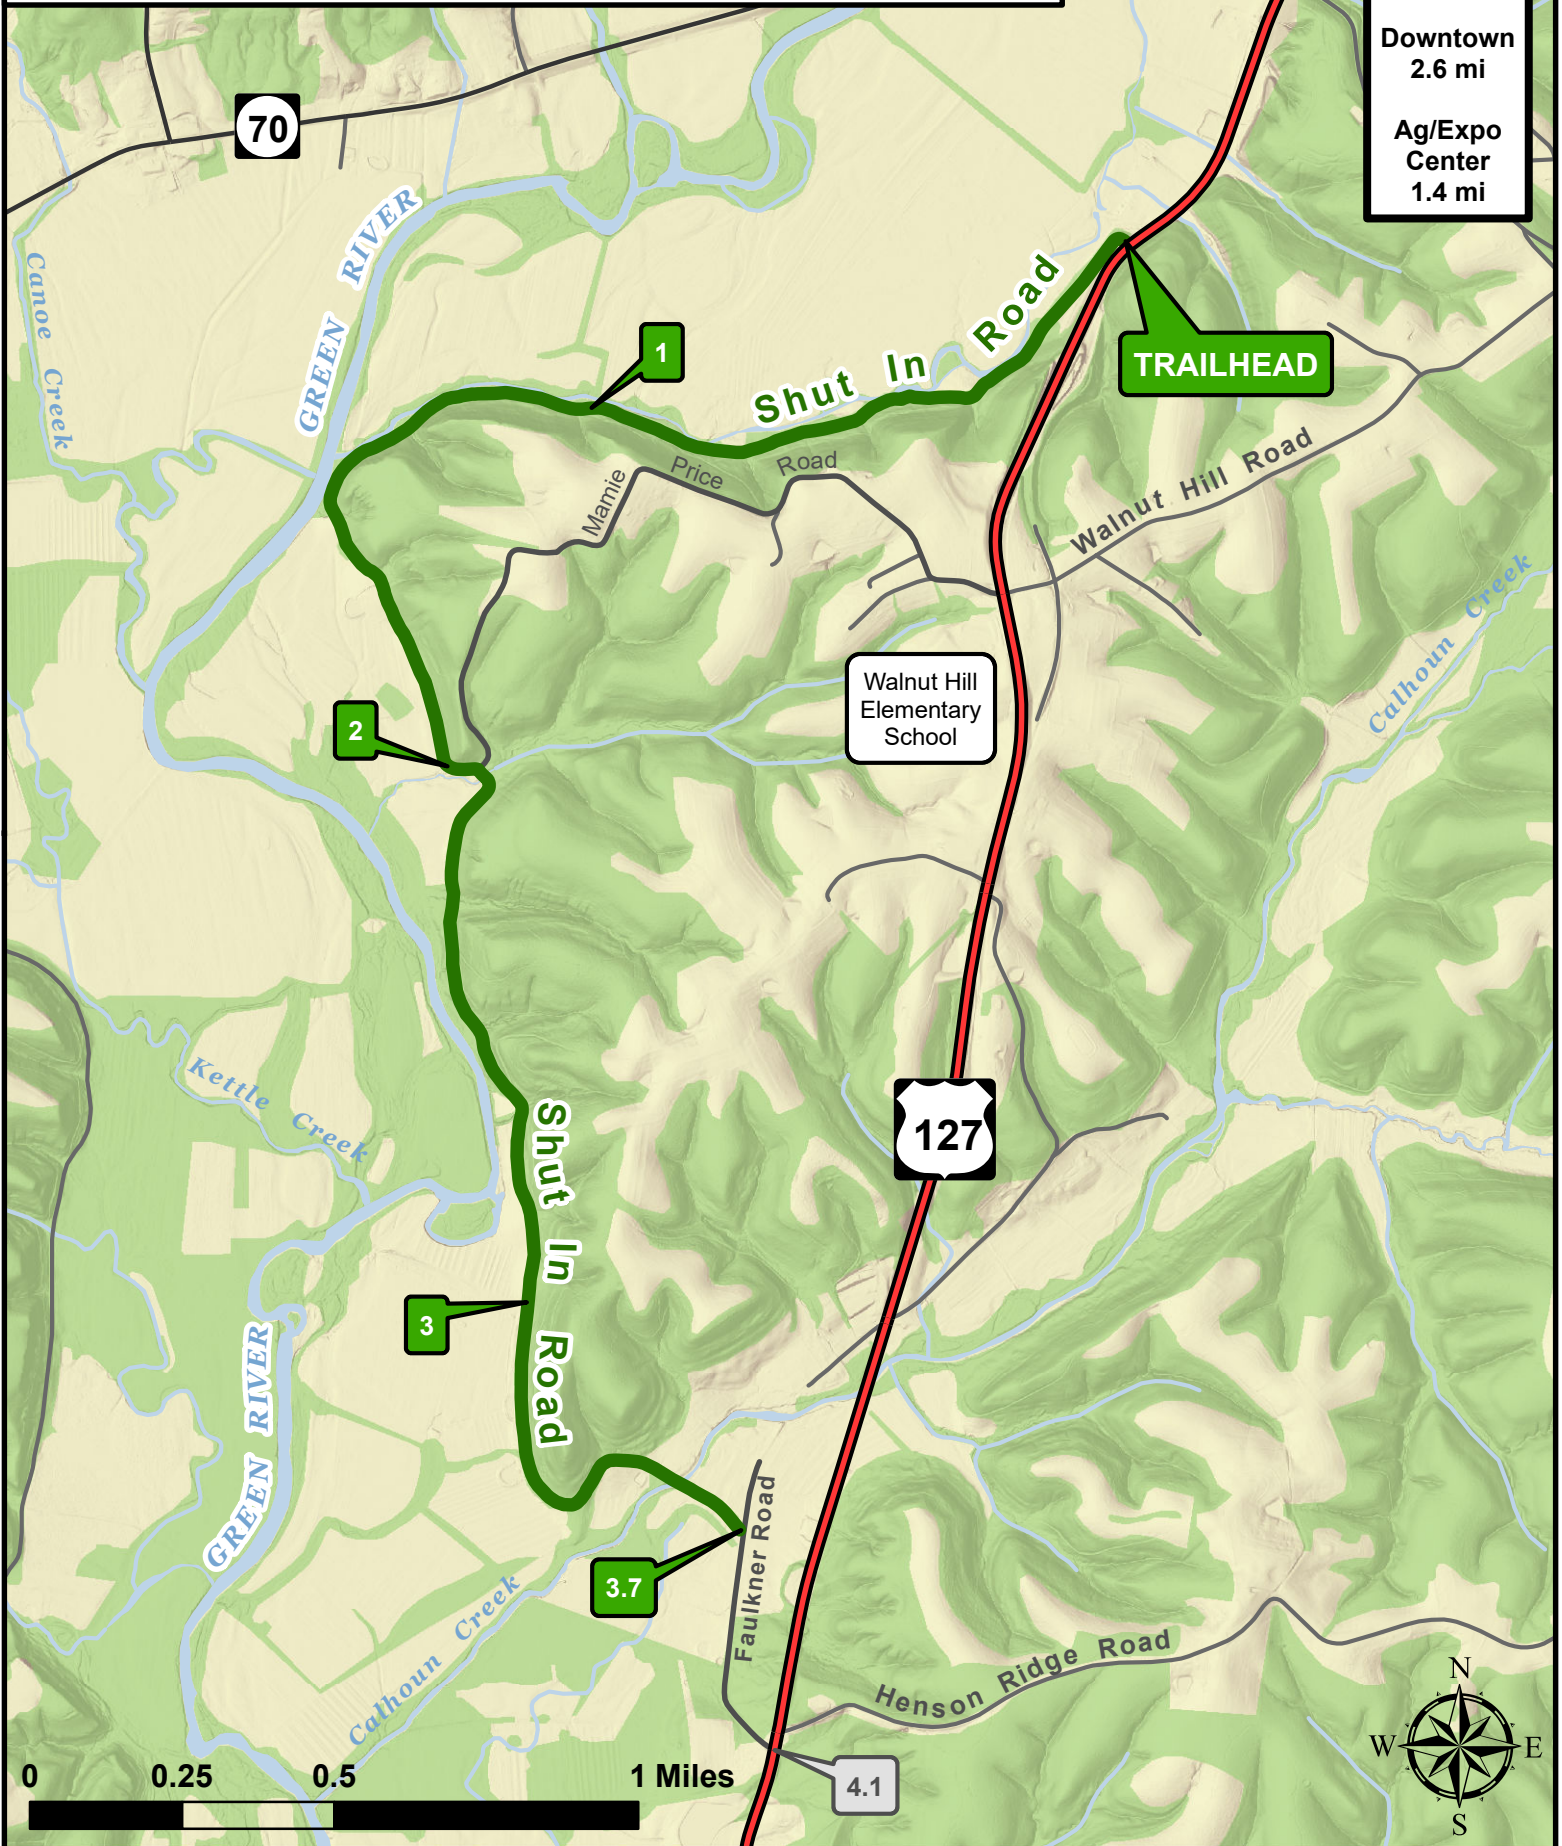

Shut In Road Trail

Total Distance: 7.4 miles Out-and-Back
Total Elevation Change: 50 feet

LIBERTY
Downtown
2.6 mi
Ag/Expo
Center
1.4 mi

70

1

TRAILHEAD

2

Walnut Hill
Elementary
School

3

127

Shut In Road

3.7

Faulkner Road

Henson Ridge Road

0 0.25 0.5 1 Miles

4.1